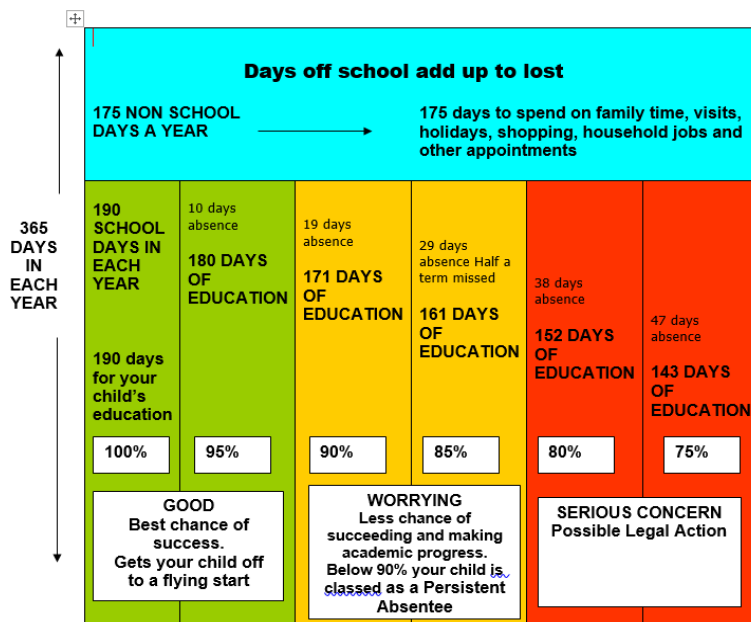

Attendance update Autumn Term

Contact Mrs Asghar or Mrs Leadbeater for any enquiries.

High attendance is important in giving children the best chance of being successful at school.

Children have already missed so much of their education, **so please avoid booking term time holidays.** These **cannot** be authorised and Derby City Council are likely to issue fines.

Our whole school attendance 2020/2021 was 96%. Well done to the children that helped us to achieve.

Children with attendance that is above 96% are able to develop:

- ✓ High levels of achievement in their work
- ✓ Better social skills
- ✓ Better friendships

Please remember to be an attendance **HERO!**

High attendance is important throughout the year when valuable teaching and group work is taking place and cannot be repeated.

Taking days off school has a negative impact on your child welfare.

Please make medical appointments outside of the school day where possible, or **during holidays**. Try not to take your child out of school, as they will miss out on being:

Super Star Learners

Help your child to be an Attendance HERO!